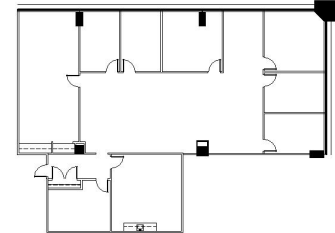

### SUITE FEATURES

- 6 Private Offices
- Conference Room
- Kitchen
- Up To 7,024 SF Available By Combining With Suite 450

### Fourth FLOOR PLAN