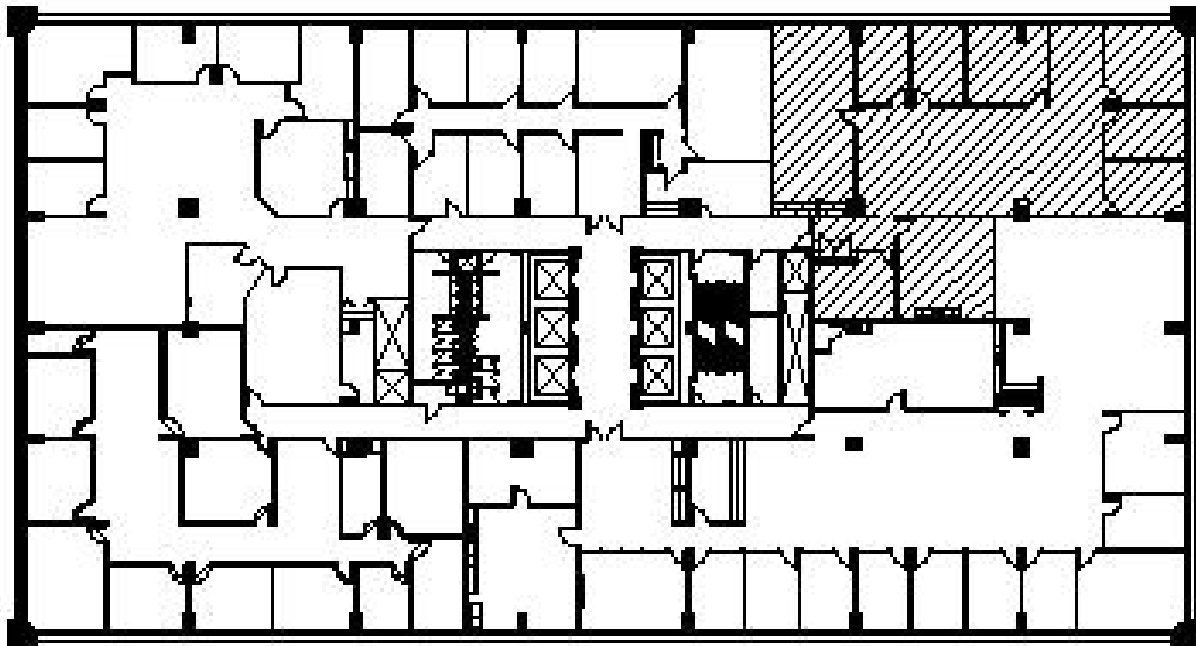

SPACE PLAN

HAMILTON PARTNERS - Sponsoring Broker

Paul O'Connor

✉ poconnor@hamiltonpartners.com

C 6309210142

Scott Schroeder

✉ sschroeder@hpre.com

P 630-250-4898

F 630-250-8521