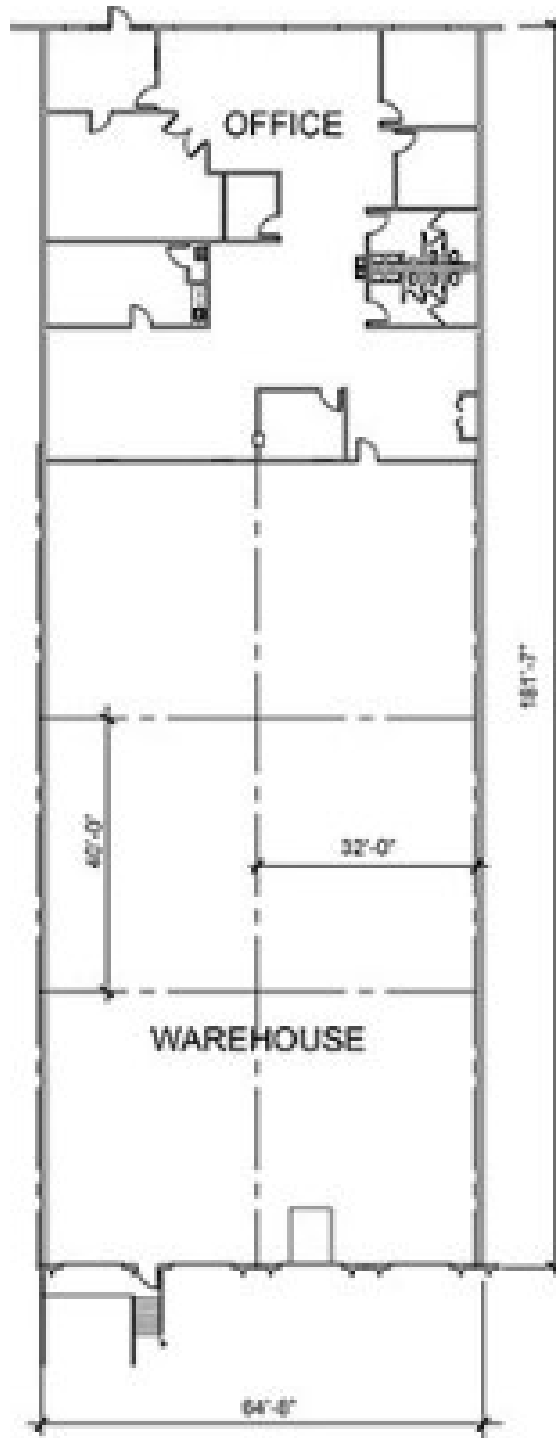

1225 Greenbriar Drive

MBP #1 (Suite B)

1225 Greenbriar Drive, Addison, IL 60101,

United States

HAMILTON PARTNERS
www.hamiltonpartners.com

HAMILTON PARTNERS - Sponsoring Broker

Industrial Division

Industrial@hamiltonpartners.com

P 630-250-9700