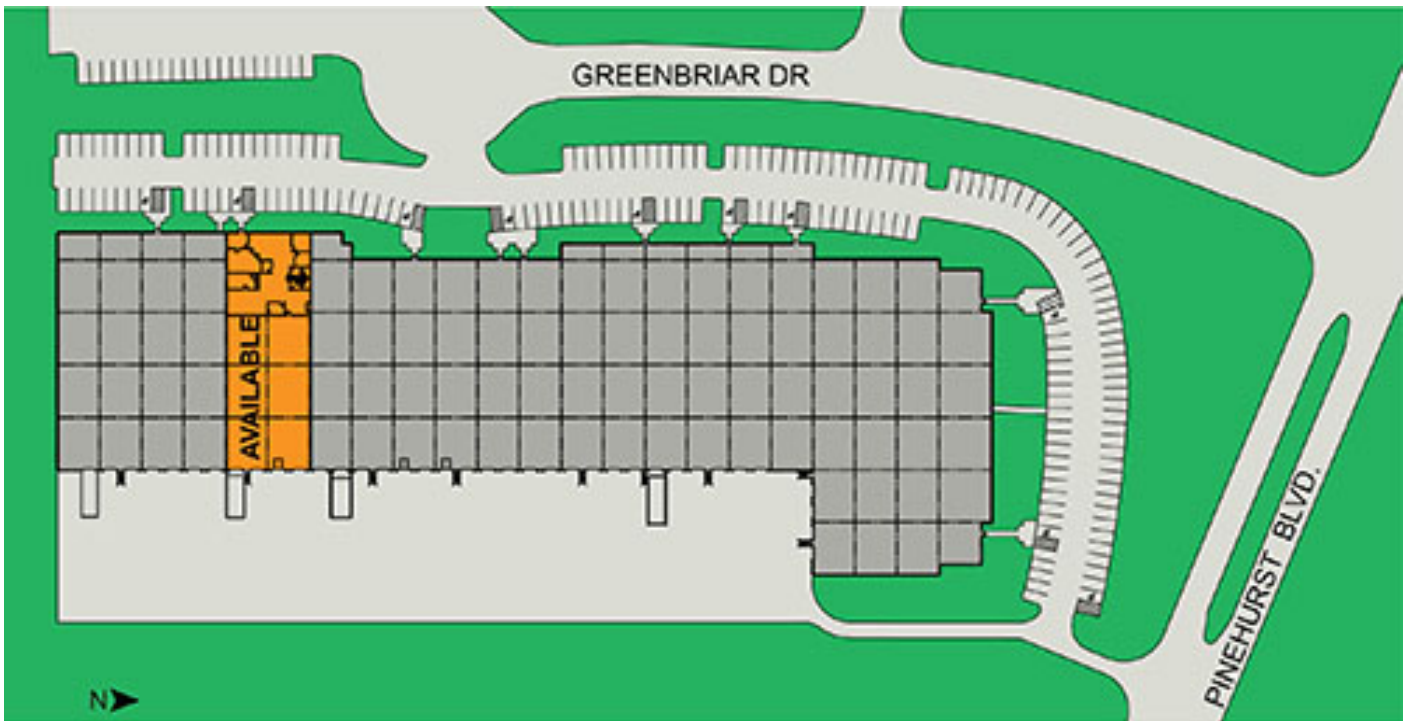

SITE AND BUILDING PLAN

HAMILTON PARTNERS - Sponsoring Broker

Industrial Division

Industrial@hamiltonpartners.com

P 630-250-9700