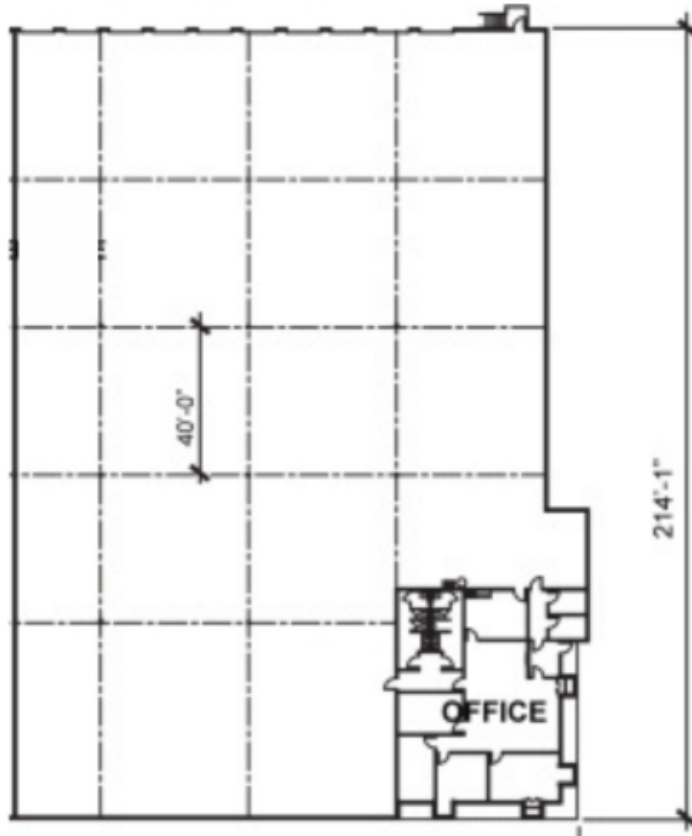

295 S. Prospect Avenue

Itasca, IL 60143

HAMILTON PARTNERS
www.hamiltonpartners.com

SUITE FEATURES

DETAILS

Square Feet:	31,616 S.F.
Office Square Feet:	2,572 S.F.
Clear Height:	24
Bay Size:	40x40
Exterior Docks:	11
Drive-In Doors:	1

HAMILTON PARTNERS - Sponsoring Broker

Industrial Division

✉ Industrial@hamiltonpartners.com

P 630-250-9700

295 S. Prospect Avenue

Itasca, IL 60143

HAMILTON PARTNERS
www.hamiltonpartners.com

HAMILTON PARTNERS - Sponsoring Broker

Industrial Division

Industrial@hamiltonpartners.com

P 630-250-9700