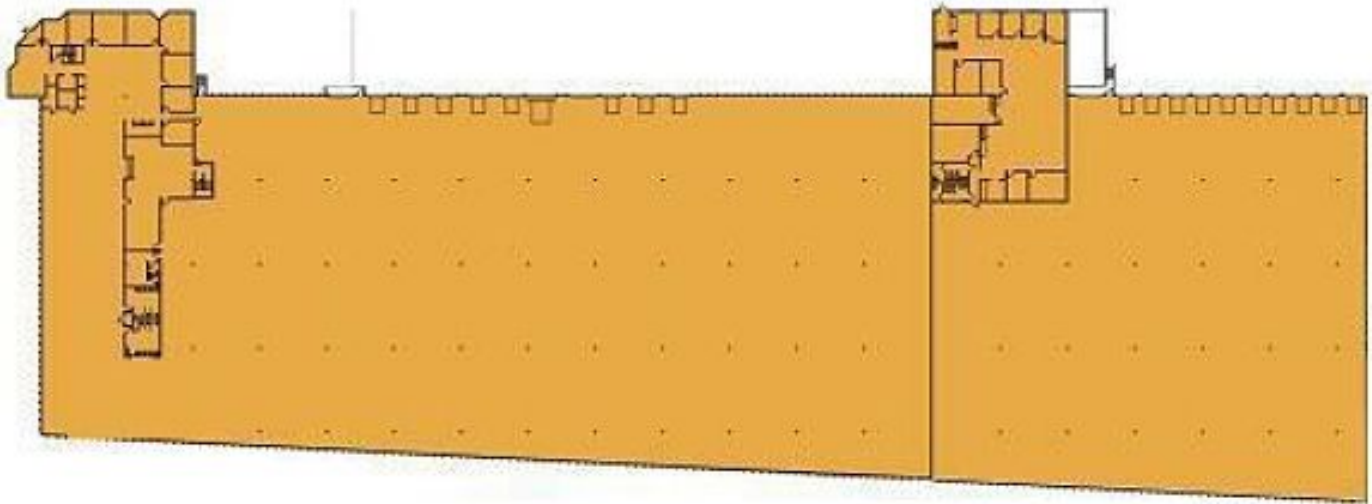

11405-11417 Irving Park Road

O'Hare So. #1 (11409/11417)

11405/11409 Irving Park Road

Franklin Park, IL 60131

HAMILTON
www.hamiltonpartners.com **PARTNERS**

HAMILTON PARTNERS - Sponsoring Broker

Industrial Division

✉ Industrial@hamiltonpartners.com

P 630-250-9700