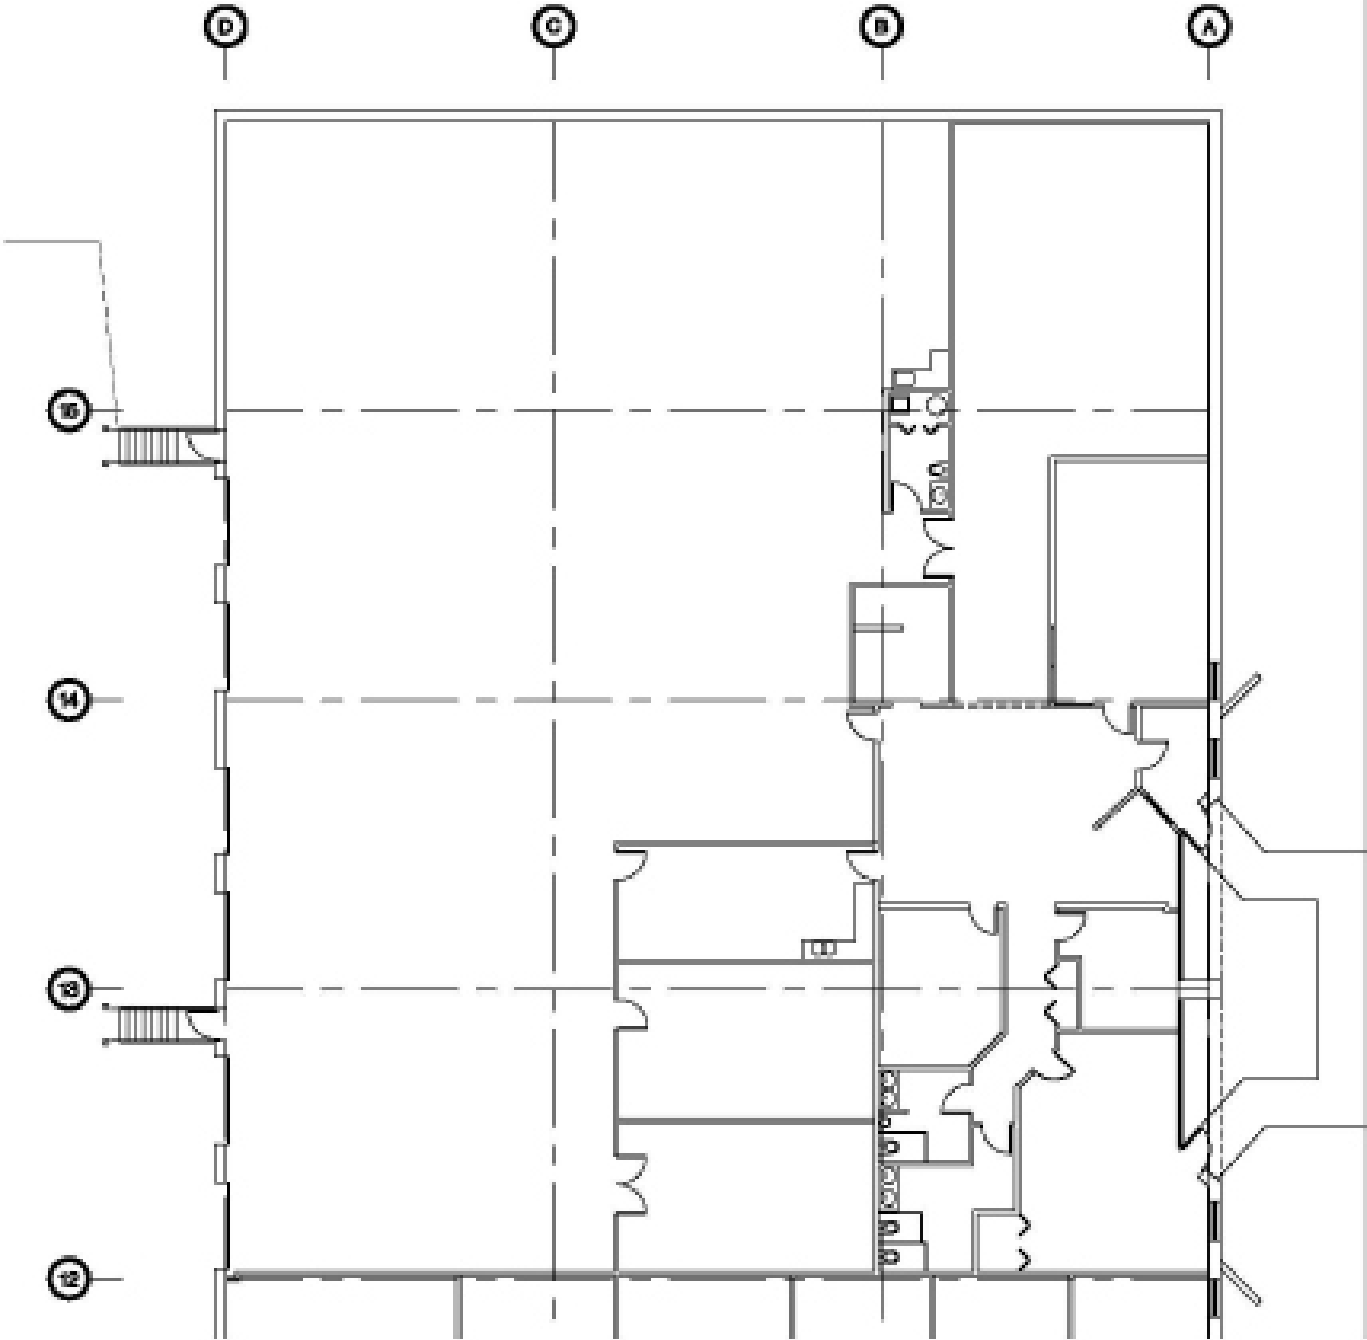

1094 Johnson Drive

1098 Johnson Drive
Buffalo Grove, IL 60089

HAMILTON PARTNERS
www.hamiltonpartners.com

HAMILTON PARTNERS - Sponsoring Broker

Industrial Division

Industrial@hamiltonpartners.com

P 630-250-9700