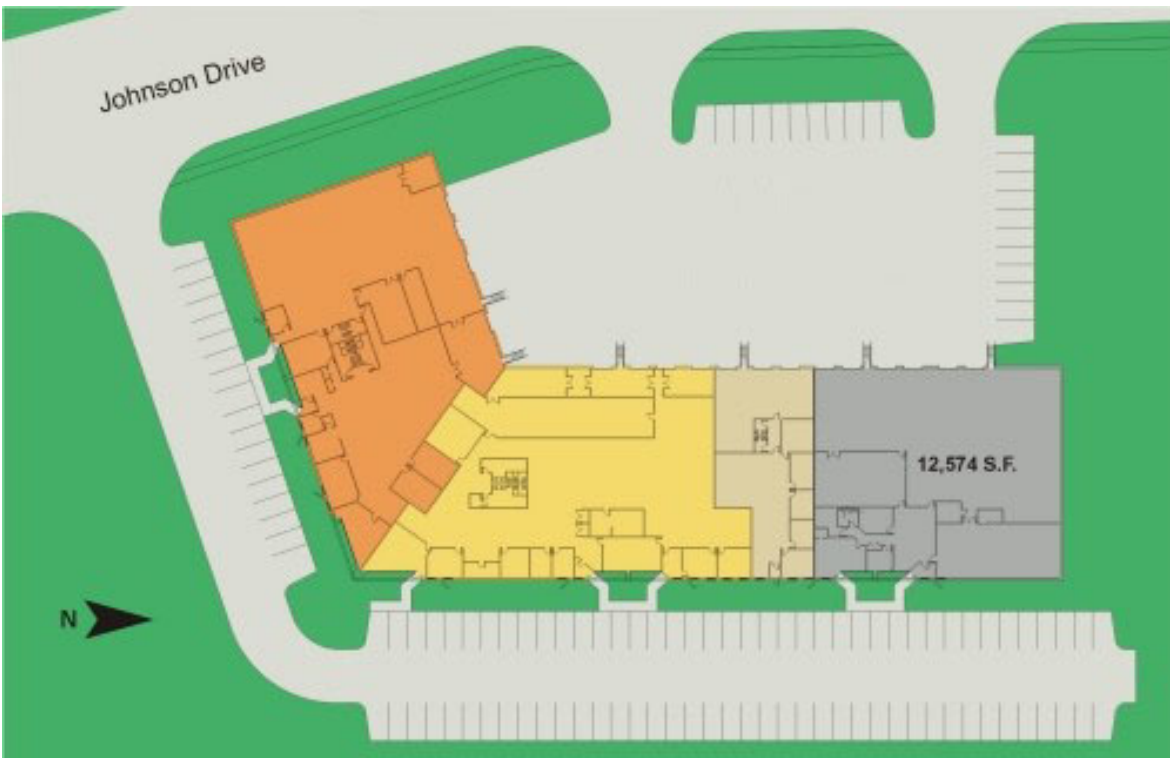

SITE AND BUILDING PLAN

HAMILTON PARTNERS - Sponsoring Broker

Industrial Division

✉ Industrial@hamiltonpartners.com

P 630-250-9700