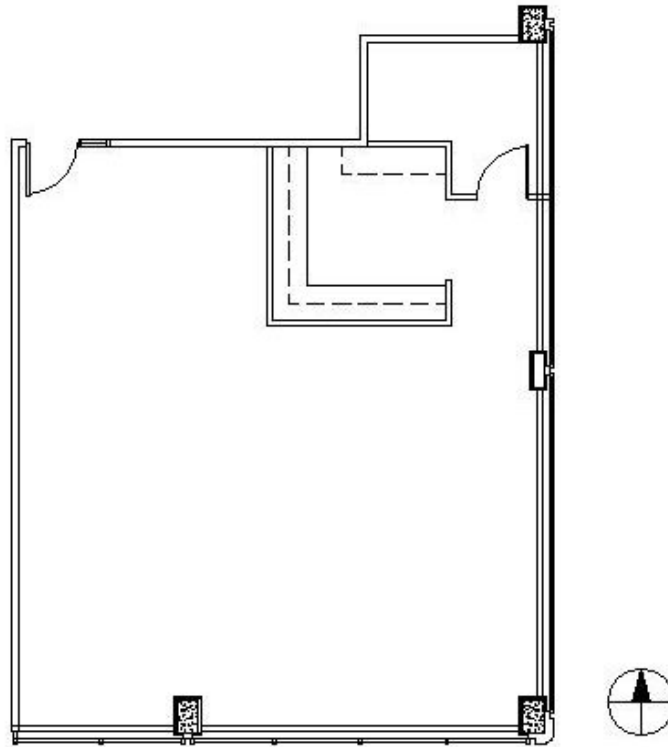

1101 Perimeter Drive
Suite 175
1101 Perimeter Drive
Schaumburg, IL 60173
[Click for Virtual Tour](#)

HAMILTON PARTNERS
www.hamiltonpartners.com

SUITE FEATURES

- [Click here for virtual tour](#)
- [1st Floor Location](#)

FIRST FLOOR PLAN

DETAILS

Square Feet: 1,300 S.F.
Net Rent: \$10.50/S.F.
OP. Expense: \$7.69/S.F.
Tax: \$3.43/S.F.
Gross Rent: \$21.62/S.F.

SPACE PLAN

HAMILTON PARTNERS - Sponsoring Broker

Patrick McKillen

pmckillen@hpre.com