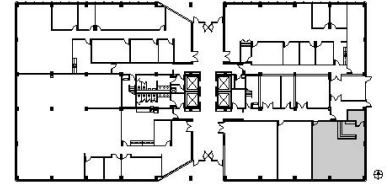

1101 Perimeter Drive
Suite 175
1101 Perimeter Drive
Schaumburg, IL 60173
[Click for Virtual Tour](#)

HAMILTON PARTNERS
www.hamiltonpartners.com

SUITE FEATURES

- [Click here for virtual tour](#)
- [1st Floor Location](#)

FIRST FLOOR PLAN

DETAILS

Square Feet: 1,300 S.F.
Net Rent: \$10.50/S.F.
OP. Expense: \$7.69/S.F.
Tax: \$3.43/S.F.
Gross Rent: \$21.62/S.F.

SPACE PLAN

HAMILTON PARTNERS - Sponsoring Broker

Patrick McKillen

pmckillen@hpre.com