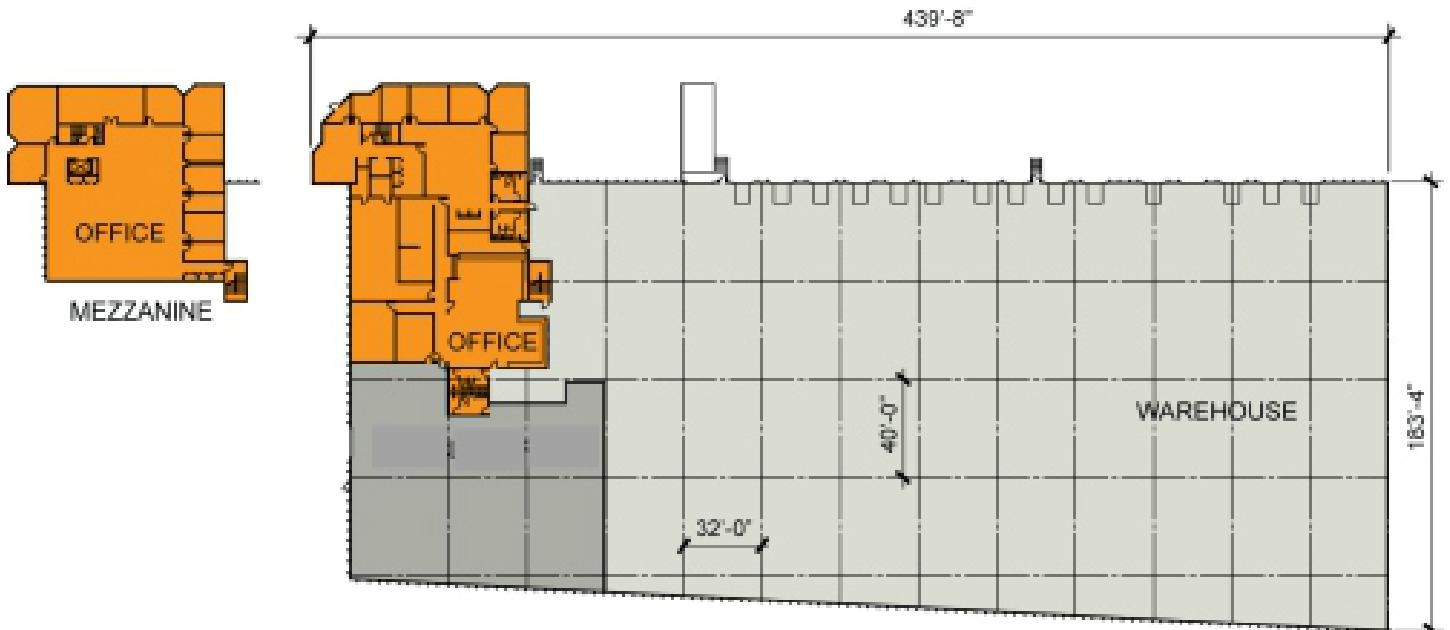

11405-11417 Irving Park Road

O'Hare So. #1 (11417)

11417 Irving Park Road

Franklin Park, IL 60131, United States

HAMILTON PARTNERS
www.hamiltonpartners.com

HAMILTON PARTNERS - Sponsoring Broker

Industrial Division

Industrial@hamiltonpartners.com

P 630-250-9700