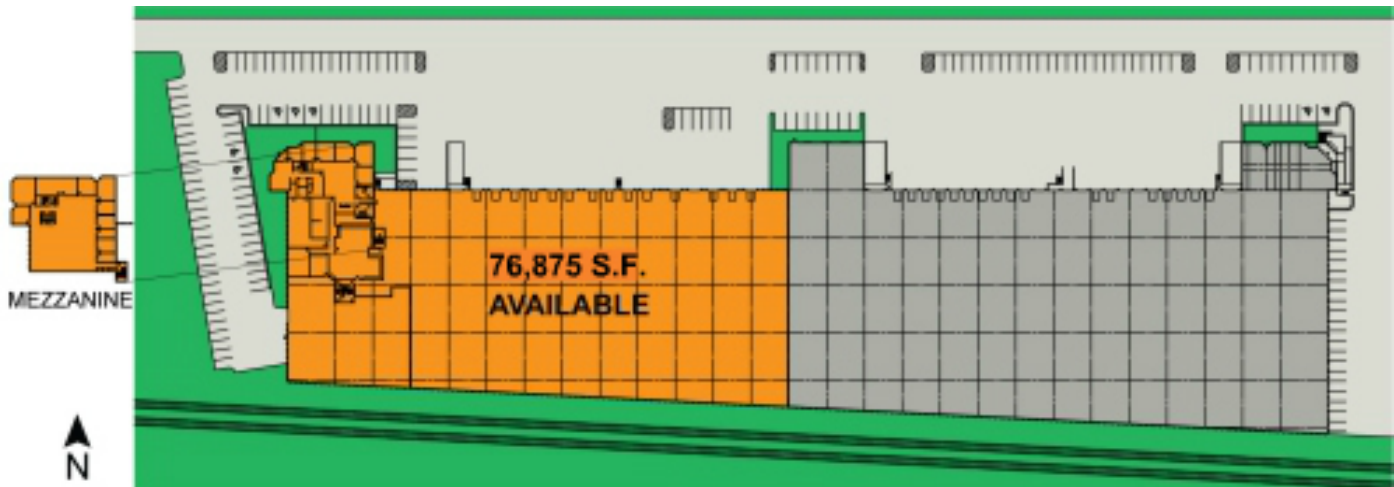

11405-11417 Irving Park Road
O'Hare So. #1 (11417)
11417 Irving Park Road
Franklin Park, IL 60131, United States

SUITE FEATURES

- 6,551 SF office space also available on mezzanine, in addition to the 6,551 SF of office on the first floor
Total building square footage is 171,862 S.F.

DETAILS

Square Feet:	76,875 S.F.
Office Square Feet:	6,551 S.F.
Clear Height:	24'
Bay Size:	32 x 40'
Exterior Docks:	13
Drive-In Doors:	2

SITE AND BUILDING PLAN

HAMILTON PARTNERS - Sponsoring Broker

Industrial Division