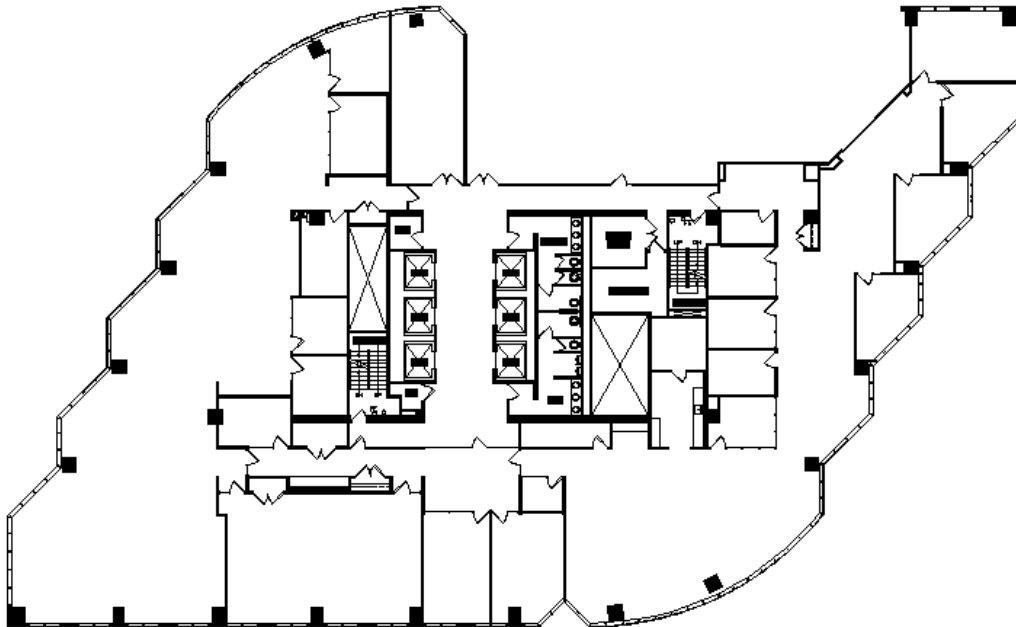

One Lincoln Centre
Suite 1600 & 1670
18W140 Butterfield Road
Oakbrook Terrace, IL 60181
[Click for Virtual Tour](#)

HAMILTON PARTNERS
www.hamiltonpartners.com

SUITE FEATURES

- Click for Virtual tour of 1600
- Top floor space!
- Glass entry on both sides of elevator lobby
- Fantastic city view to the East
- Full height windows
- Kitchen

FLOOR PLAN

DETAILS

Square Feet: 16,125 S.F.
Net Rent: \$19.50/S.F.
OP. Expense: \$8.90/S.F.
Tax: \$3.00/S.F.
Gross Rent: \$31.40/S.F.

SPACE PLAN

HAMILTON PARTNERS - Sponsoring Broker

Paul O'Connor

poconnor@hamiltonpartners.com