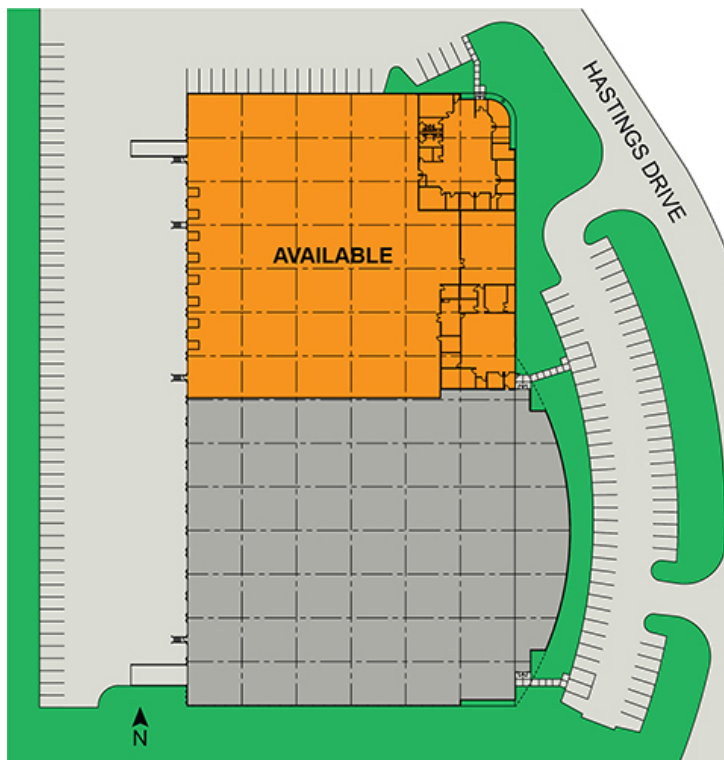

SITE AND BUILDING PLAN

HAMILTON PARTNERS - Sponsoring Broker

Industrial Division

Industrial@hamiltonpartners.com

P 630-250-9700