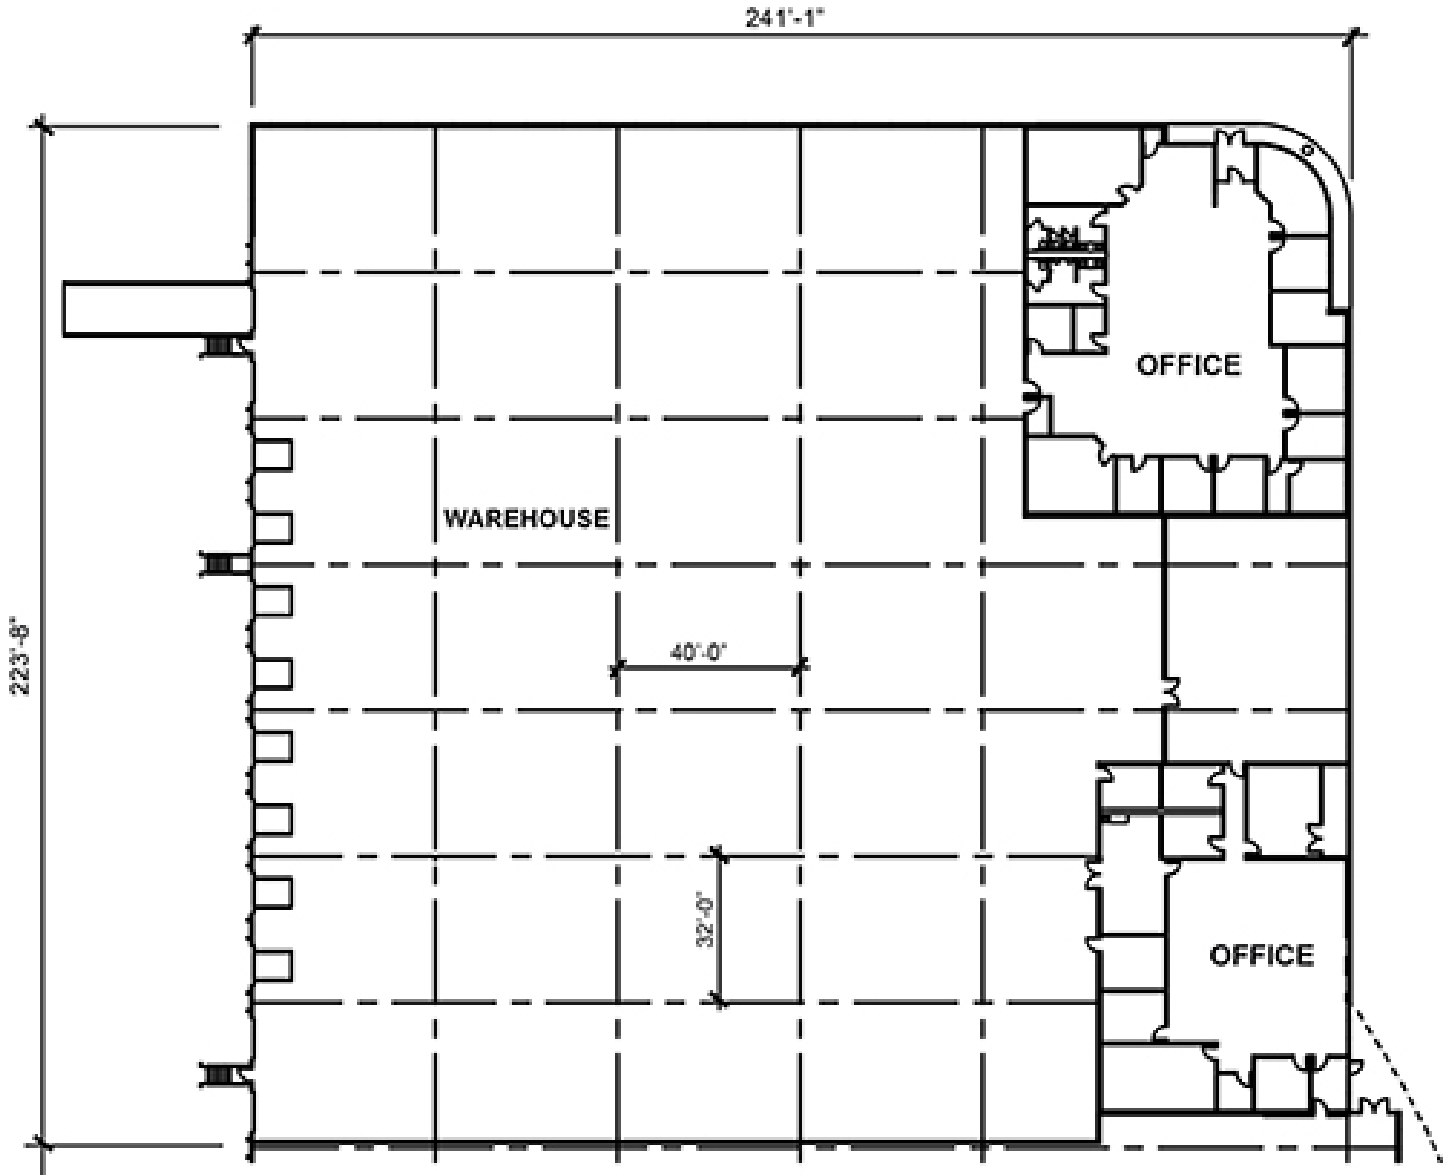

150-200 Hastings Drive

150-200 Hastings Drive
Buffalo Grove, IL 60089

HAMILTON PARTNERS
www.hamiltonpartners.com

HAMILTON PARTNERS - Sponsoring Broker

Industrial Division

✉ Industrial@hamiltonpartners.com

P 630-250-9700