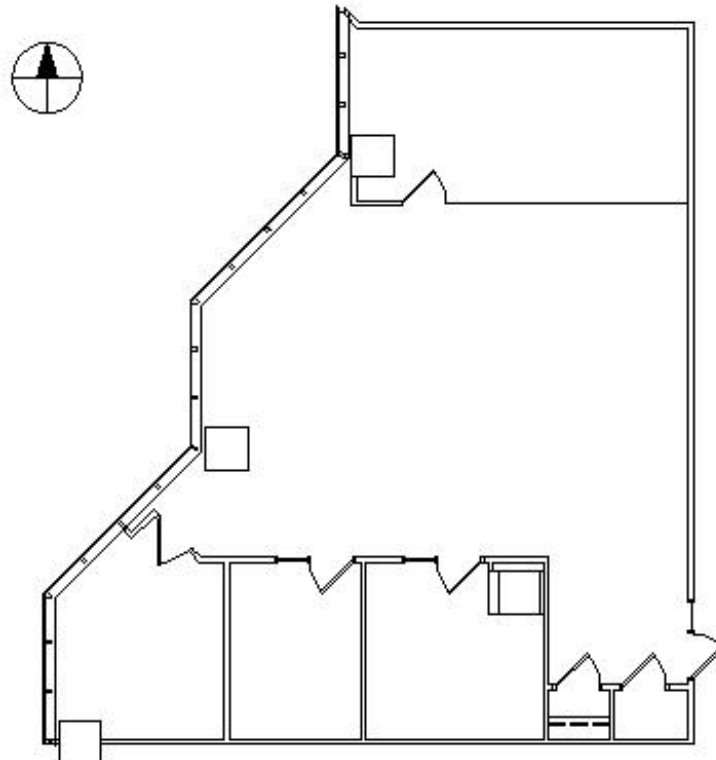

One Lincoln Centre
Suite 1010
18W140 Butterfield Road
Oakbrook Terrace, IL 60181
[Click for Virtual Tour](#)

HAMILTON PARTNERS
www.hamiltonpartners.com

SUITE FEATURES

- [Click here for virtual tour](#)
- Shared kitchen and conference room on the 10th floor
- Fully furnished suite
- 3 private offices
- 8 person glass walled conference room

TENTH FLOOR PLAN

DETAILS

Square Feet: 2,311 S.F.
Net Rent: \$19.50/S.F.
OP. Expense: \$9.92/S.F.
Tax: \$2.95/S.F.
Gross Rent: \$32.37/S.F.

SPACE PLAN

HAMILTON PARTNERS - Sponsoring Broker

Paul O'Connor

poconnor@hamiltonpartners.com