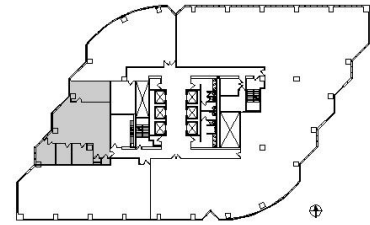

One Lincoln Centre
Suite 1010
18W140 Butterfield Road
Oakbrook Terrace, IL 60181
[Click for Virtual Tour](#)

HAMILTON PARTNERS
www.hamiltonpartners.com

SUITE FEATURES

- [Click here for virtual tour](#)
- Shared kitchen and conference room on the 10th floor
- Fully furnished suite
- 3 private offices
- 8 person glass walled conference room

TENTH FLOOR PLAN

DETAILS

Square Feet: 2,311 S.F.
Net Rent: \$19.50/S.F.
OP. Expense: \$9.92/S.F.
Tax: \$2.95/S.F.
Gross Rent: \$32.37/S.F.

SPACE PLAN

HAMILTON PARTNERS - Sponsoring Broker

Paul O'Connor

poconnor@hamiltonpartners.com