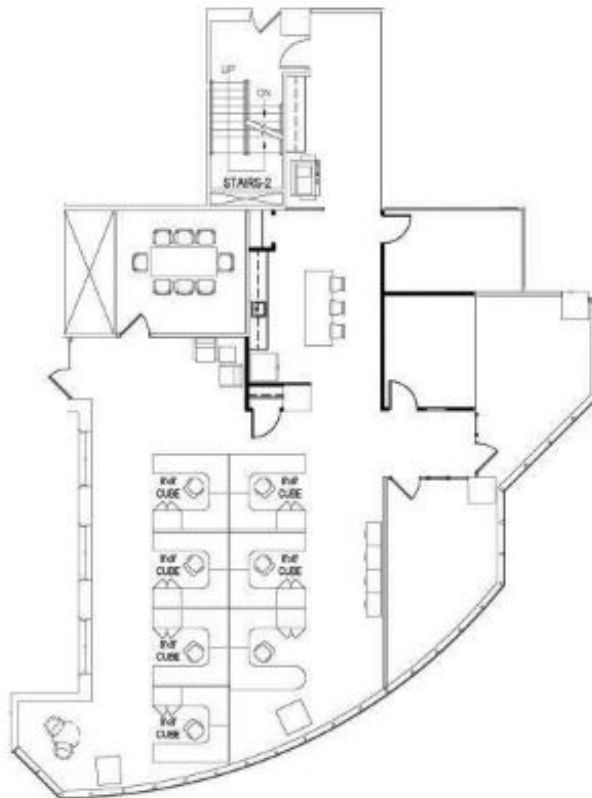

SPACE PLAN

HAMILTON PARTNERS - Sponsoring Broker

Paul O'Connor

✉ poconnor@hamiltonpartners.com

C 6309210142

David Andrews

✉ da@hpre.com

C 6303270566

Philip Sheridan

✉ phil_sheridan@hpre.com

P 6307195567

C 6303032108